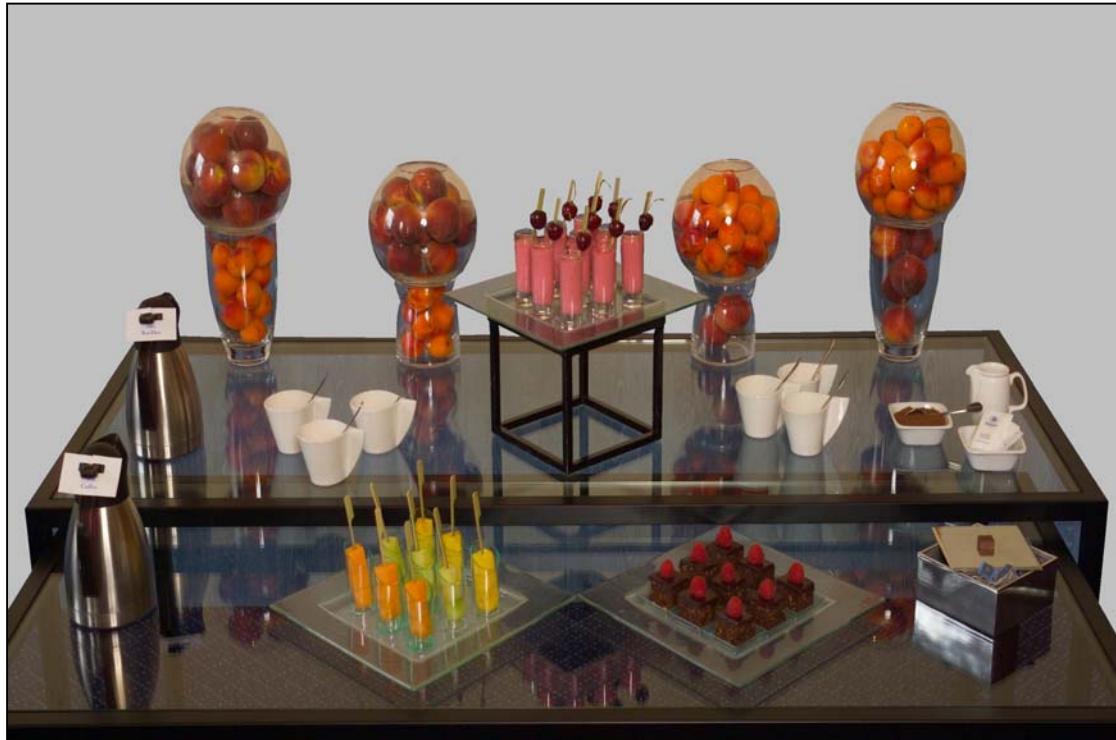

Mid-Morning Coffee Break

Brownies and fruit skewers with raspberry yoghurt power shot.

Individual fruit skewers

(Cnudde Solio plastic cup, Villeroy & Boch Nubo glass Ref. 16-6698-0784 Flat square plate 32 X 32 cm)

Individual brownies

(Comatec ramekin Cubik MCU 65, Villeroy & Boch Nubo glass Ref. 16-6698-0784 Flat square plate 32 X 32 cm)

Raspberry yoghurt power shots (Villeroy & Boch Nubo glass Ref. 16-6698-0784 Flat square plate 32 X 32 cm)

Mid-Morning Coffee Break

Mini carrot cake and granola bars with a peach yoghurt power shot.

Individual carrot cakes

(Comatec ramekin Cubik MCU 65 placed on a Solia plastic block, Bauscher Weiden Ref. 111543110 Plate flat square 1152/43)

Individual pecan tarts

(Comatec ramekin
Cubik MCU 65,
Dudson Elements Water
rectangular clear tray
42,8 x 16,8 cm)

Blueberry yoghurt power shots

(Schott Zwiezel
shot glass.

Dudson
Elements Water
rectangular blue tray
42,8 x 16,8 cm)