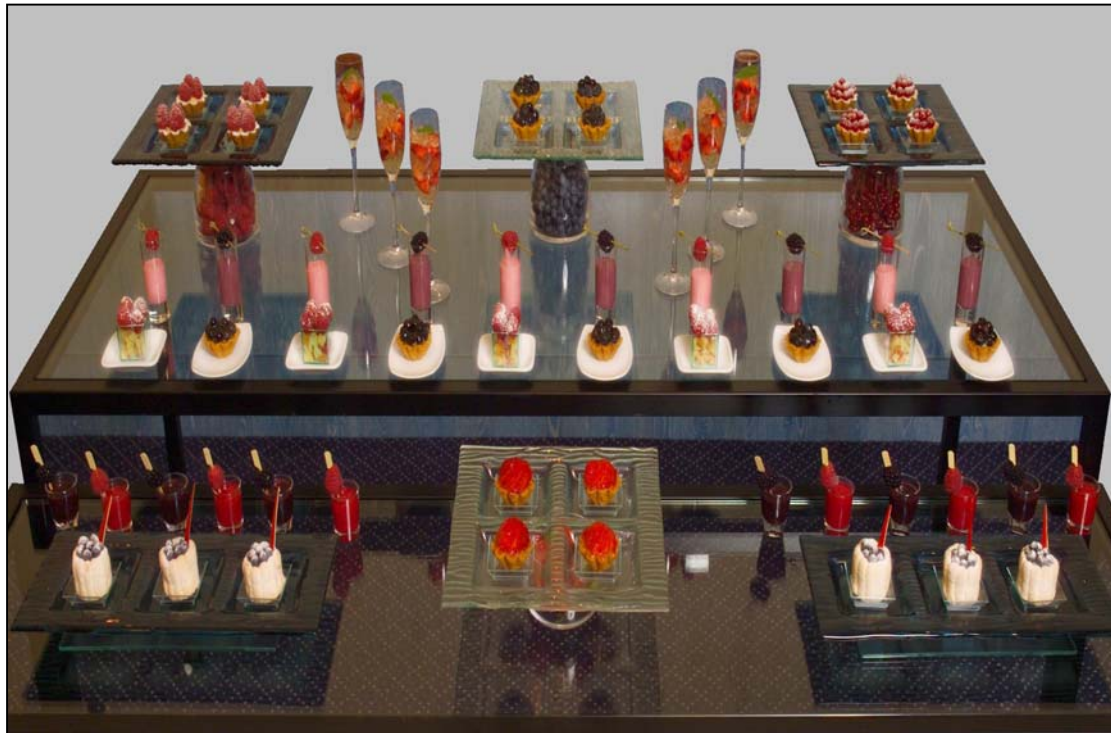

Summer Berries

Raspberry tartlets, strawberry jellies, raspberry trifles, assorted smoothies, blueberry charlottes and assorted purees.

	<p>Sweet raspberry and blackberry purees (Cnudde glass. Ref. 716/07 7cl and Ref. 28520)</p>	
	<p>Blueberry charlottes (Comatec ramekin Cubik MCU 65, Dudson Elements Water blue rectangular tray 42.8 x 16.8 cm)</p>	
<p>Mini raspberry trifle and blueberry tartlets (Bauscher Weiden 11 1512 11 0 flat square plate 1152/12 B1100)</p>		
<p>Strawberry tartlets (Dudson Elements Fire clear square plate 28 x 28 cm)</p>		
<p>Raspberry and red current tartlets (Comatec ramekin Cubik MCU 65, Dudson Elements Fire blue square plate 28 x 28 cm)</p>		